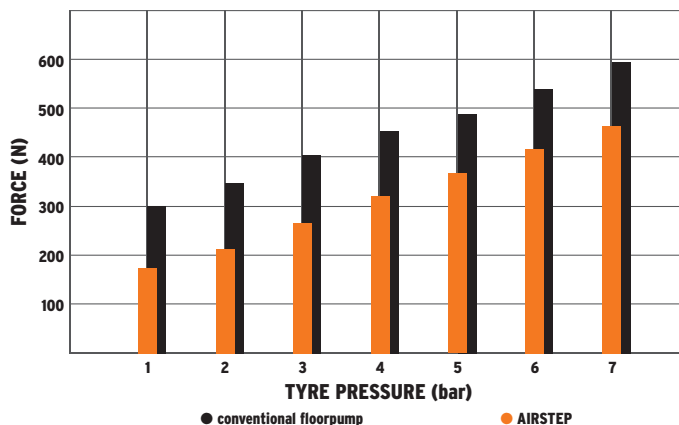

MAX  
**7**  
BAR

MAX  
**102**  
PSI

SCLAVERAND  
PRESTA

DUNLOP

AUTO  
SCHRADER

Incl. wall bracket

**EN . AIRSTEP – the perfect foot pump**

AIR-GONOMY meets evolution: the new AIRSTEP combines the virtues of a classic foot pump with the high technology by MADE IN GERMANY. Perfect materials of the highest quality, a well thought-out construction and userfriendly features such as the large pressure gauge and the integrated storage space for the hose give the pump a completely new pump experience. The MultiValve head serves all valve types. Due to the ergonomic operating of the robust aluminum foot step the AIRSTEP. is able to reach the highest possible effective pumping pressure up to 7 bar effortlessly. Fast, comfortable and easy. Inflating has been never simpler and easier for the backbone: truly »air-gonomic«!

THE EFFORT REQUIRED WHEN PUMPING DEPENDS ON THE AIR PRESSURE

Professionally developed and scientifically confirmed: a unique foot pump is the result of support provided by the ergonomics experts at SQlab, this requiring a considerably reduced effort when pumping up tyres when compared with conventional floor pumps (tested by the Department of Sport Science at the University of Bayreuth).