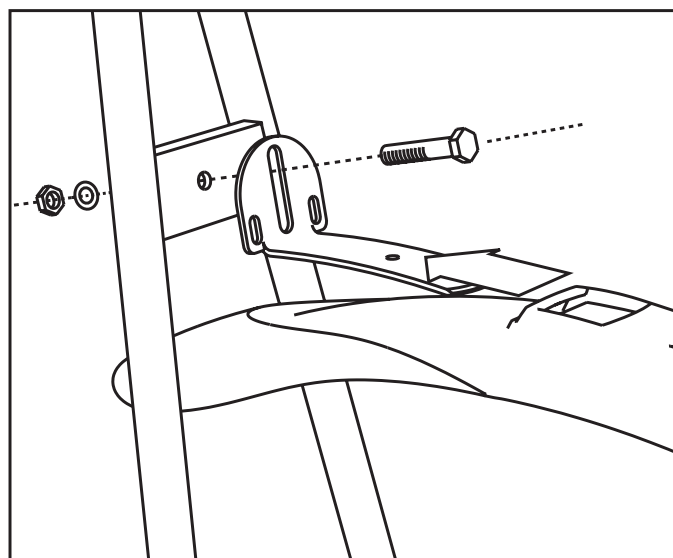

Front 1

Rear 1

Front 2

Rear 2

Optional

**EN. BEAVERTAIL XL SET**

26-28" Universal front and rear mudguard-set. Optimised spray protection. Universal frame mounting.