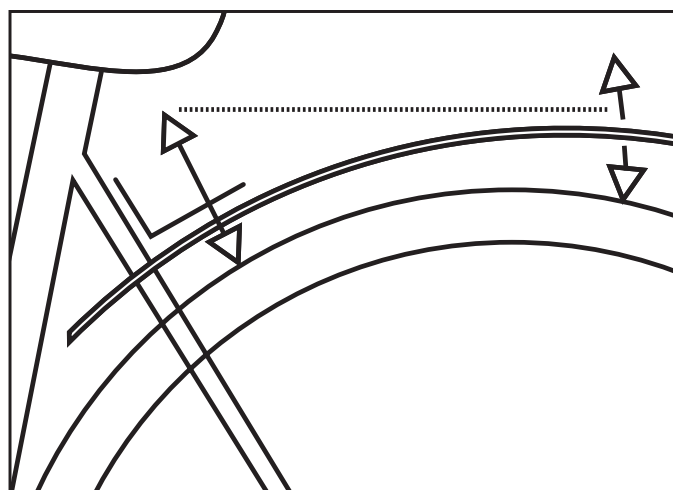

Front 1

Rear 1

Front 2

Rear 2

Optional

**EN. BEAVERTAIL XL SET**

26-28" Universal front and rear mudguard-set. Optimised spray protection. Universal frame mounting.