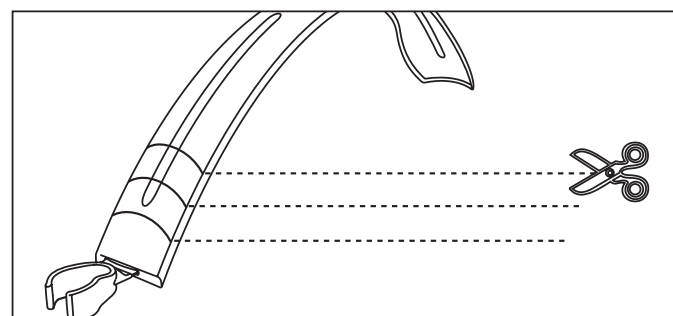

Front 1

Rear 1

Front 2

Rear 2

Optional

**EN. BEAVERTAIL XL SET**

26-28" Universal front and rear mudguard-set. Optimised spray protection. Universal frame mounting.