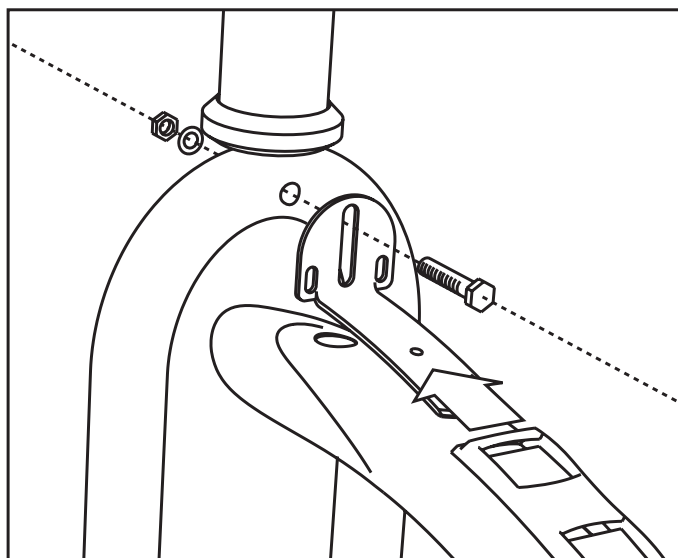

Front 1

Rear 1

Front 2

Rear 2

Optional

**EN. BEAVERTAIL XL SET**

26-28" Universal front and rear mudguard-set. Optimised spray protection. Universal frame mounting.