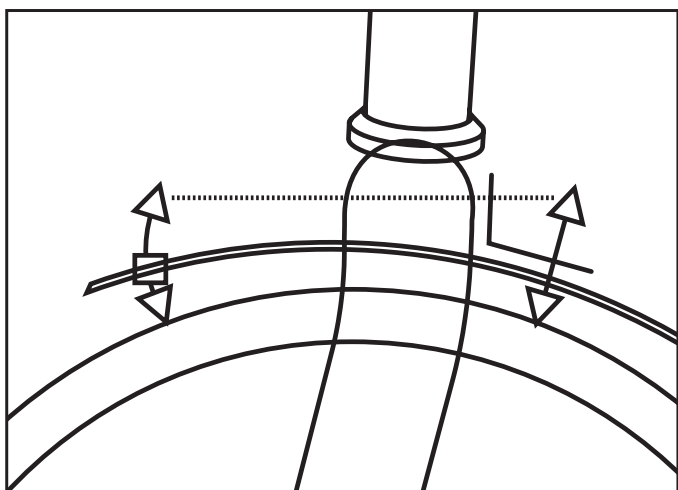

Front 1

Rear 1

Front 2

Rear 2

Optional

**EN. BEAVERTAIL XL SET**

26-28" Universal front and rear mudguard-set. Optimised spray protection. Universal frame mounting.